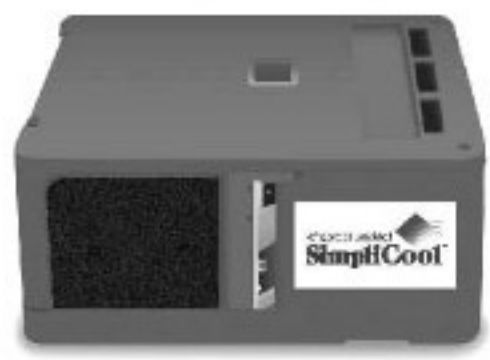

NOW!! ONE SIZE FITS ALL

UNIVERSAL
RELIABLE
REFRIGERATION

THE SIMPLICOOOL CUBE

- ◆ RETROFIT YOUR MACHINE IN LESS THAN AN HOUR.
- ◆ FIELD CHANGEOUT IN MINUTES.

ARE YOU READY TO SAVE

TIME
AND

MONEY?

1-800-282-3462