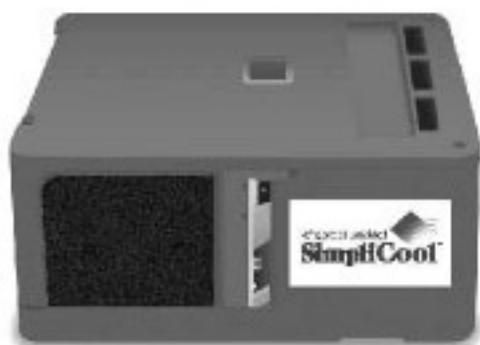

# NOW!! ONE SIZE FITS ALL

UNIVERSAL  
RELIABLE  
REFRIGERATION

## THE SIMPLICOOOL CUBE

- ◆ RETROFIT YOUR MACHINE IN LESS THAN AN HOUR.
- ◆ FIELD CHANGEOUT IN MINUTES.

ARE YOU READY TO SAVE  
TIME  
AND  
MONEY?

Refrigeration Simplified  
**SimpliCool™**

1-800-282-3462